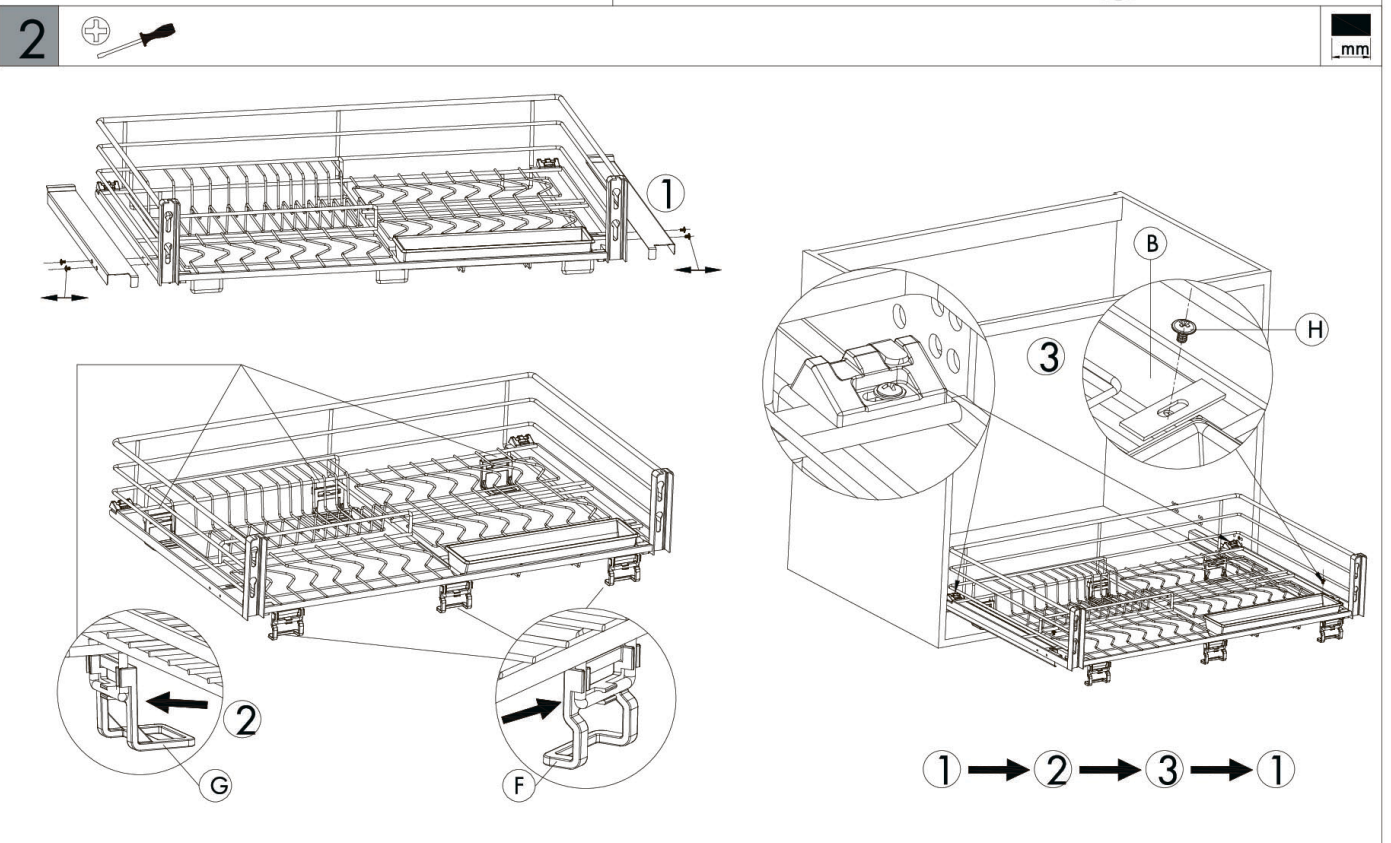

Three side hearth basket  
Installation Instruction

art.10030005  
10030007

10030006  
10030008

3

mm

4

mm

	598	698	798	898
(L)	507	607	707	807

5

mm