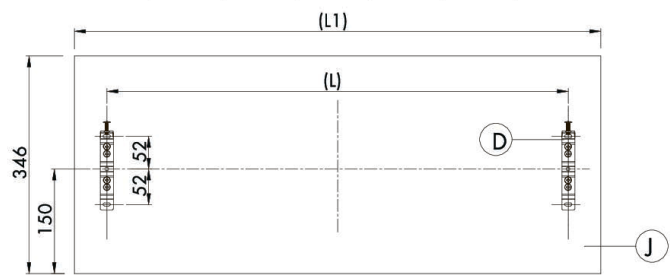

Three side hearth basket  
Installation Instruction

art.10030005  
10030007

10030006  
10030008

3

mm

4

mm

	598	698	798	898
(L)	507	607	707	807

5

mm