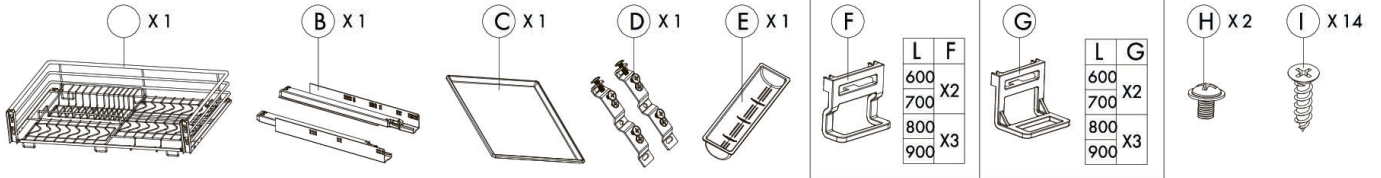

Three side hearth basket  
Installation Instruction

art.10030005  
10030007

10030006  
10030008

3

mm

4

mm

	598	698	798	898
(L)	507	607	707	807

5

mm