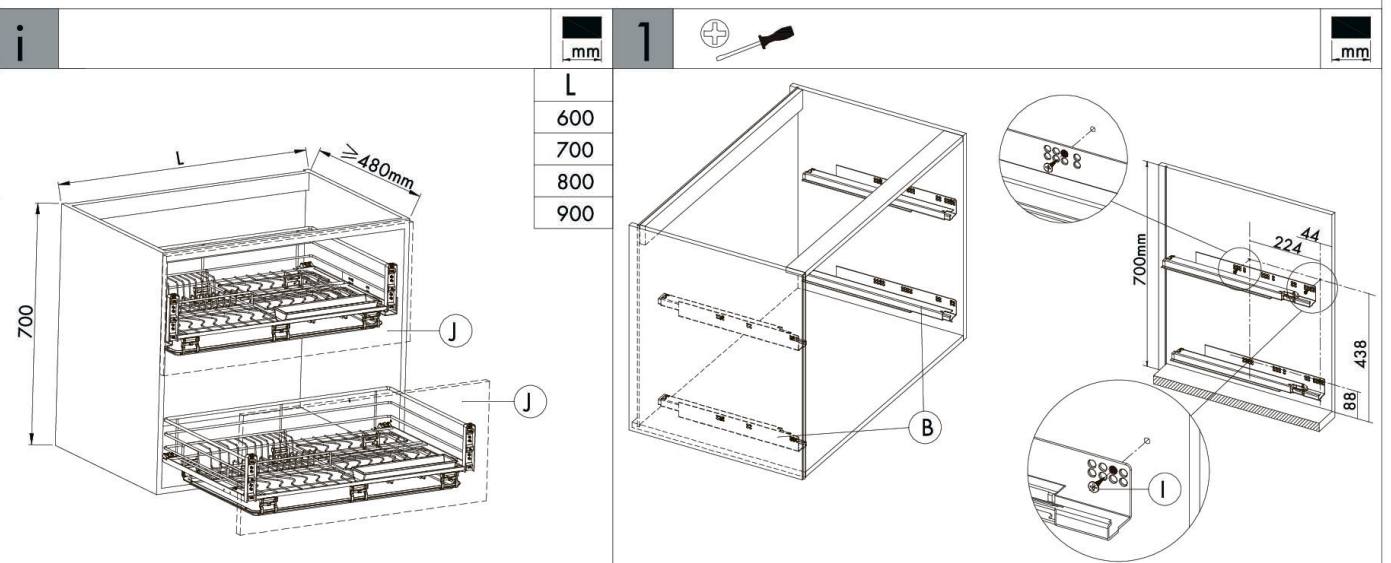

Three side hearth basket  
Installation Instruction

art.10030005  
10030007

10030006  
10030008

3

mm

4

mm

	598	698	798	898
(L)	507	607	707	807

5

mm