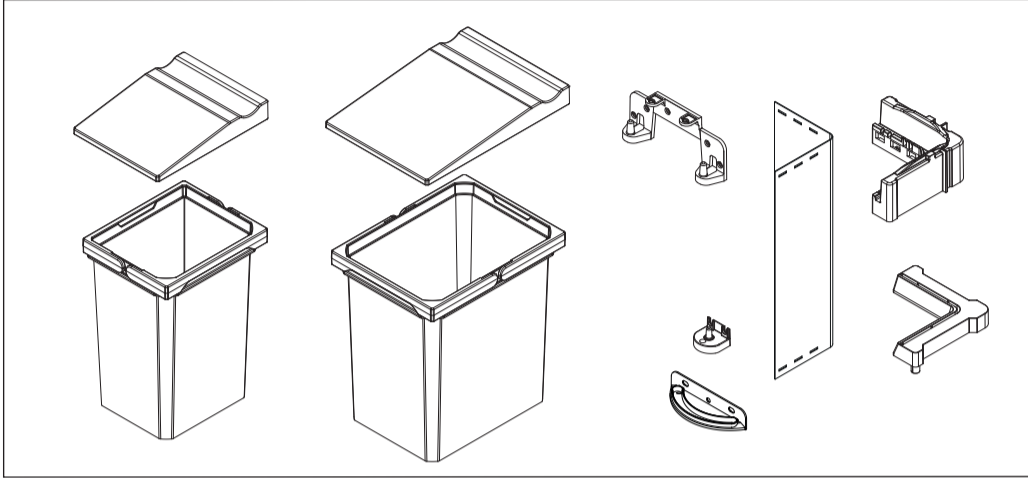

VS ENVI Single

VAUTH SAGEL
QUALITY
MADE IN GERMANY

VS ENVI Single