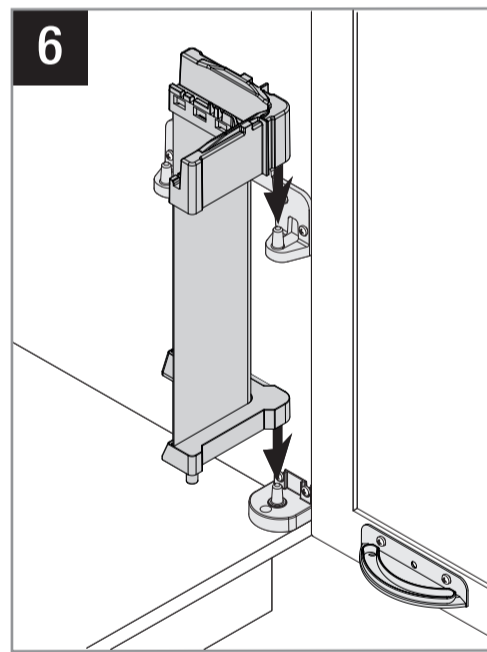

VS ENVI Single

VAUTH SAGEL
QUALITY
MADE IN GERMANY

VS ENVI Single