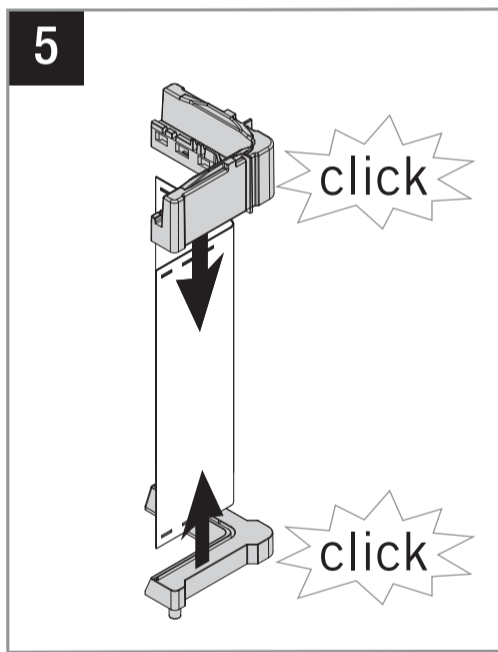

VS ENVI Single

VAUTH SAGEL
QUALITY
MADE IN GERMANY

VS ENVI Single