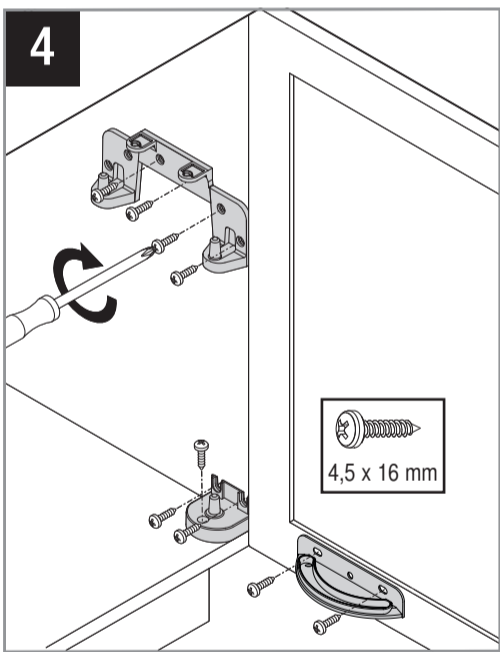

VS ENVI Single

VAUTH SAGEL
QUALITY
MADE IN GERMANY

VS ENVI Single