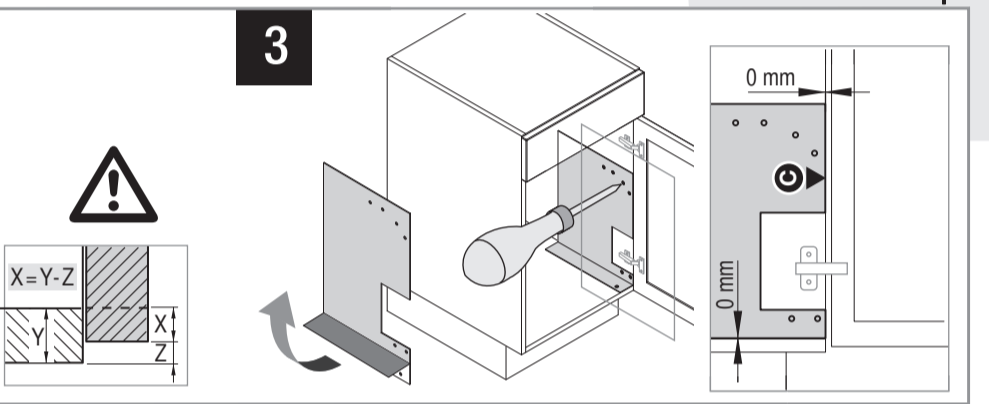

VS ENVI Single

VAUTH SAGEL
QUALITY
MADE IN GERMANY

VS ENVI Single