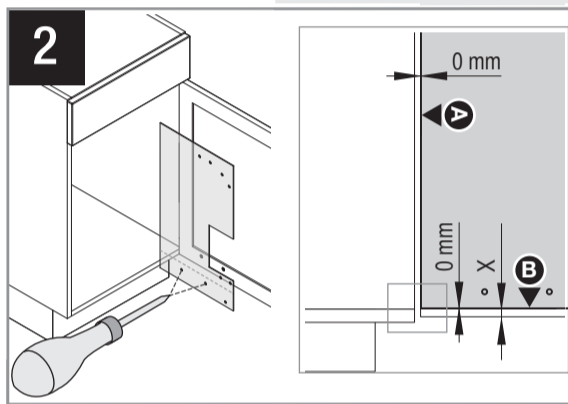

VS ENVI Single

VAUTH SAGEL
QUALITY
MADE IN GERMANY

VS ENVI Single