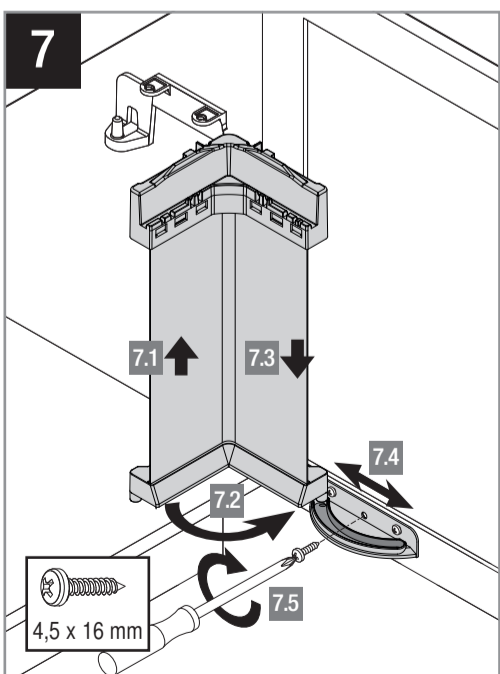

VS ENVI Single

VAUTH SAGEL
QUALITY
MADE IN GERMANY

VS ENVI Single