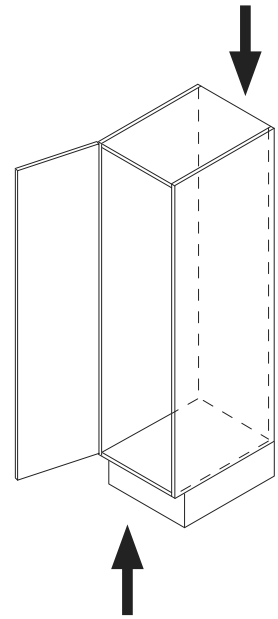

VS SUB[®] Gate Pro

VS TAL[®] Gate Pro

Installation dimensions

Heights:

- VS SUB[®] Gate Pro 1 650 - 950 mm (2 + 2 baskets)
- VS SUB[®] Gate Pro 2 950 - 1200 mm (3 + 3 baskets)
- VS TAL[®] Gate Pro 3 1200 - 1450 mm (4 + 4 baskets)
- VS TAL[®] Gate Pro 4 1450 - 1700 mm (4 + 4 baskets)
- VS TAL[®] Gate Pro 5 1700 - 1950 mm (5 + 5 baskets)
- VS TAL[®] Gate Pro 6 1900 - 2150 mm (5 + 5 baskets)

Cabinet basket dimensions

Cabinet	Basket width	Basket depth	Basket height
450	350	305	75
500	400	305	75
600	500	305	75

Door basket dimensions

Cabinet	Basket width	Basket depth	Basket height
450/500	365	110	75
600	465	110	75

Basket variants:

Finish

Fitting: RAL9006 silver, clear finish

Baskets: chrome or RAL9006 silver, clear finish

Load: Door 20 kg
Slide 80 kg

Damping

07 / 2019

VS TAL[®] Gate Pro

1

A

2

B

3

4

5

C