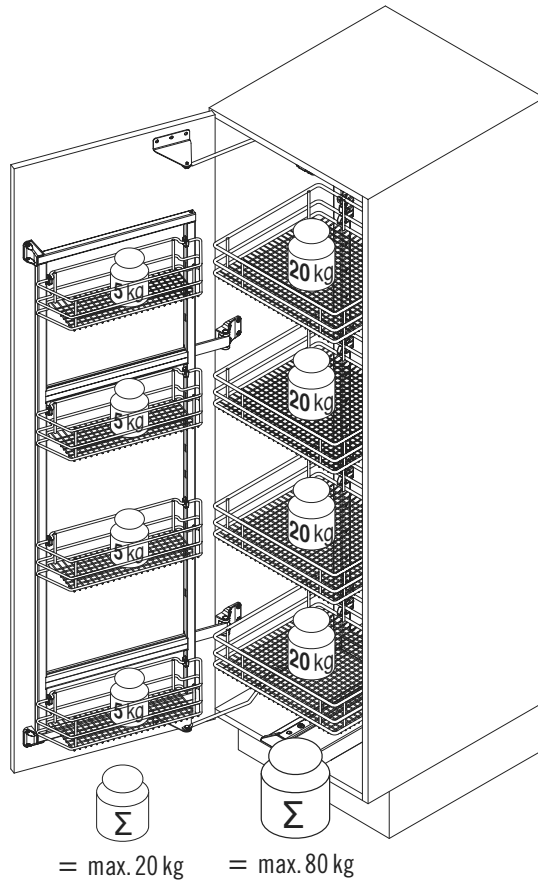

VS SUB[®] Gate Pro

VS TAL[®] Gate Pro

Installation dimensions

Heights:

- VS SUB[®] Gate Pro 1 650 - 950 mm (2 + 2 baskets)
- VS SUB[®] Gate Pro 2 950 - 1200 mm (3 + 3 baskets)
- VS TAL[®] Gate Pro 3 1200 - 1450 mm (4 + 4 baskets)
- VS TAL[®] Gate Pro 4 1450 - 1700 mm (4 + 4 baskets)
- VS TAL[®] Gate Pro 5 1700 - 1950 mm (5 + 5 baskets)
- VS TAL[®] Gate Pro 6 1900 - 2150 mm (5 + 5 baskets)

Cabinet basket dimensions

Cabinet	Basket width	Basket depth	Basket height
450	350	305	75
500	400	305	75
600	500	305	75

Door basket dimensions

Cabinet	Basket width	Basket depth	Basket height
450/500	365	110	75
600	465	110	75

Basket variants:

Finish

Fitting: RAL9006 silver, clear finish

Baskets: chrome or RAL9006 silver, clear finish

Load: Door 20 kg
Slide 80 kg

Damping

07 / 2019

VS TAL[®] Gate Pro