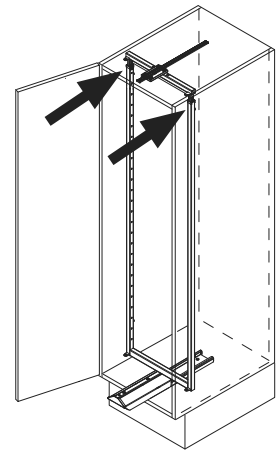

VS SUB[®] Gate Pro

VS TAL[®] Gate Pro

Installation dimensions

Heights:

- VS SUB[®] Gate Pro 1 650 - 950 mm (2 + 2 baskets)
- VS SUB[®] Gate Pro 2 950 - 1200 mm (3 + 3 baskets)
- VS TAL[®] Gate Pro 3 1200 - 1450 mm (4 + 4 baskets)
- VS TAL[®] Gate Pro 4 1450 - 1700 mm (4 + 4 baskets)
- VS TAL[®] Gate Pro 5 1700 - 1950 mm (5 + 5 baskets)
- VS TAL[®] Gate Pro 6 1900 - 2150 mm (5 + 5 baskets)

Cabinet basket dimensions

Cabinet	Basket width	Basket depth	Basket height
450	350	305	75
500	400	305	75
600	500	305	75

Door basket dimensions

Cabinet	Basket width	Basket depth	Basket height
450/500	365	110	75
600	465	110	75

1

A

2

B

3

4

5

C