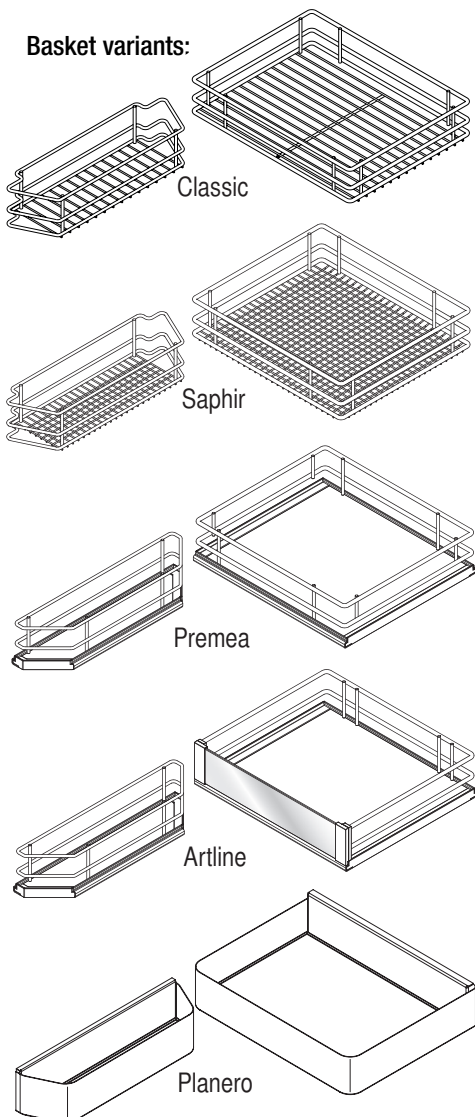

VS SUB[®] Gate Pro

VS TAL[®] Gate Pro

Installation dimensions

Heights:

- VS SUB[®] Gate Pro 1 650 - 950 mm (2 + 2 baskets)
- VS SUB[®] Gate Pro 2 950 - 1200 mm (3 + 3 baskets)
- VS TAL[®] Gate Pro 3 1200 - 1450 mm (4 + 4 baskets)
- VS TAL[®] Gate Pro 4 1450 - 1700 mm (4 + 4 baskets)
- VS TAL[®] Gate Pro 5 1700 - 1950 mm (5 + 5 baskets)
- VS TAL[®] Gate Pro 6 1900 - 2150 mm (5 + 5 baskets)

Cabinet basket dimensions

Cabinet	Basket width	Basket depth	Basket height
450	350	305	75
500	400	305	75
600	500	305	75

Door basket dimensions

Cabinet	Basket width	Basket depth	Basket height
450/500	365	110	75
600	465	110	75

Basket variants:

Finish

Fitting: RAL9006 silver, clear finish

Baskets: chrome or RAL9006 silver, clear finish

Load: Door 20 kg
Slide 80 kg

Damping

07 / 2019

VS TAL[®] Gate Pro

1

A

2

B

3

4

5

C