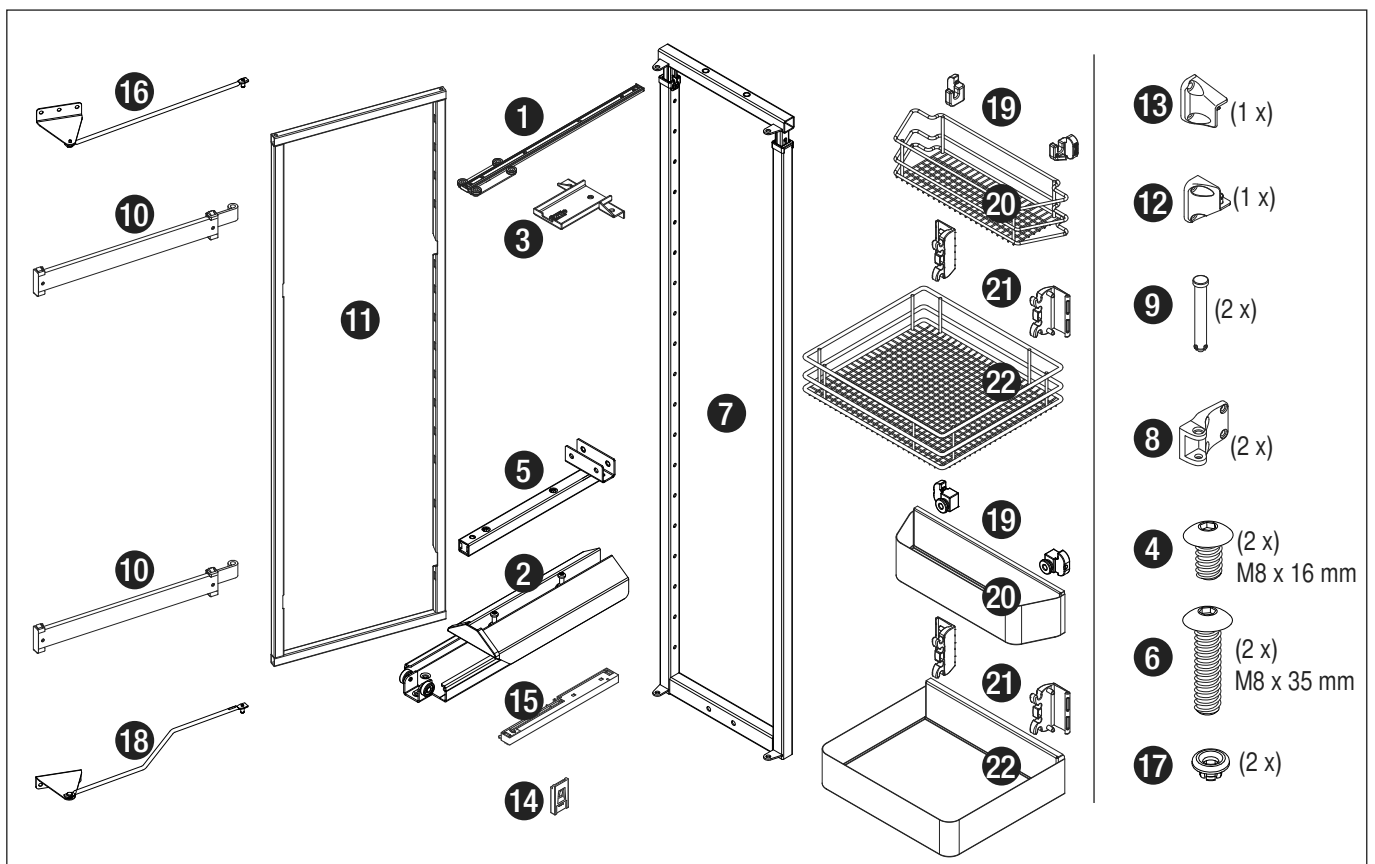

07 / 2019

VS TAL® Gate Pro