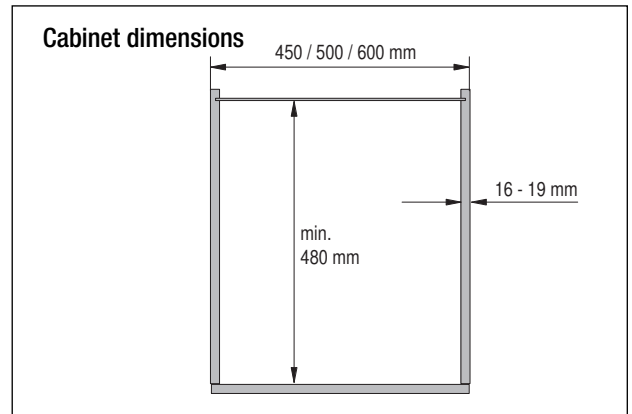

Basket variants: