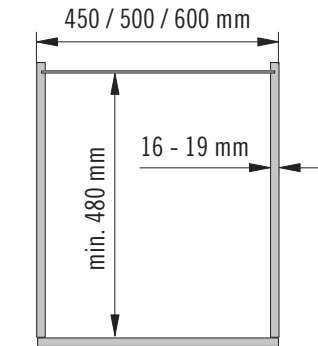

07 / 2019

VS TAL® Gate Pro