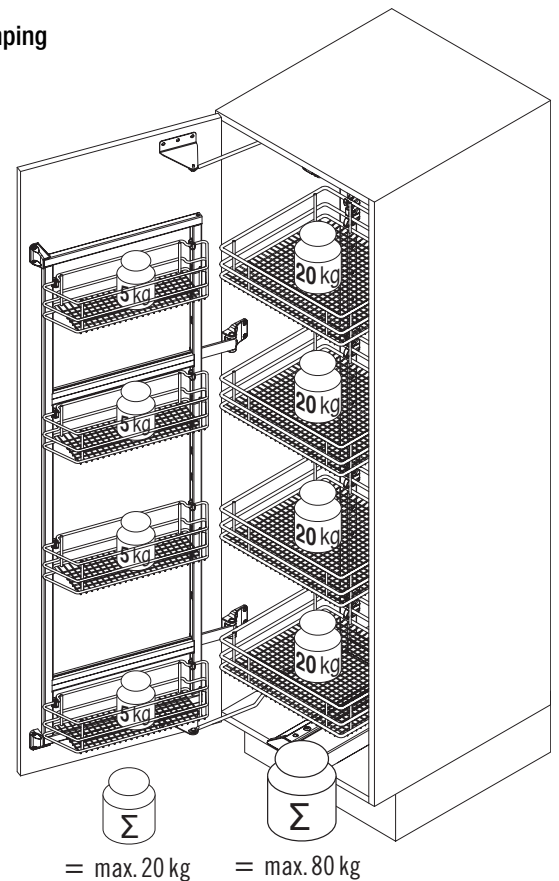

Cabinet basket dimensions

Cabinet	Basket width	Basket depth	Basket height
450	350	305	75
500	400	305	75
600	500	305	75

Door basket dimensions

Cabinet	Basket width	Basket depth	Basket height
450/500	365	110	75
600	465	110	75

Basket variants:

Finish

Fitting: RAL9006 silver, clear finish

Baskets: chrome or RAL9006 silver, clear finish

Load: Door 20 kg
Slide 80 kg

Damping

07 / 2019

VS TAL[®] Gate Pro