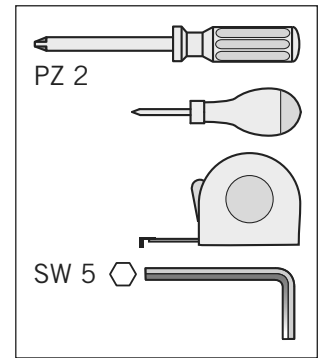

07 / 2019

VS TAL® Gate Pro