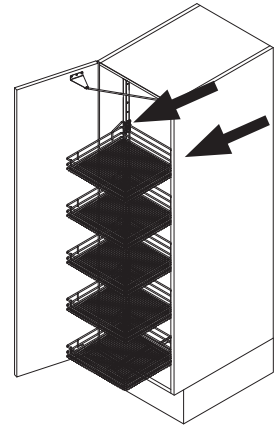

Finish

- Fitting** RAL 9006 silver, clear finish
- Baskets** chrome (except Planero), RAL 9006 silver, clear finish
- Load** slide 75 kg

Basket variants

C 300 / 400

C 450 / 500 / 600

Please note: The cabinet must be securely fastened to the wall to prevent it from tilting. Appropriate fixing material is not supplied with the fitting.

3

4

C

1

A

2

B

6