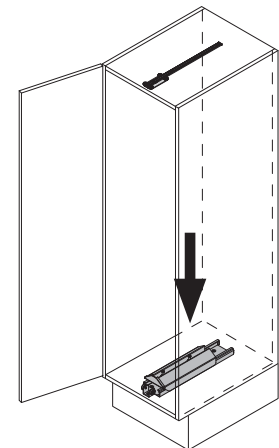

Finish

- Fitting** RAL 9006 silver, clear finish
- Baskets** chrome (except Planero), RAL 9006 silver, clear finish
- Load** slide 75 kg

Basket variants

C 300 / 400

C 450 / 500 / 600

Please note: The cabinet must be securely fastened to the wall to prevent it from tilting. Appropriate fixing material is not supplied with the fitting.

We reserve the right to make technical changes and to improve product specifications.

09 / 2017

VS TAL Gate / N

1

A

2

B

3