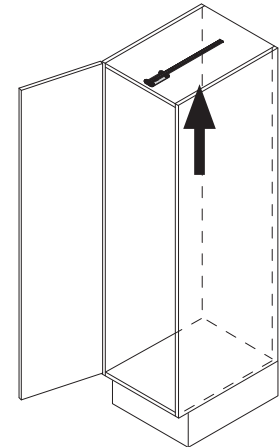

VS TAL Gate / N

Installation dimensions

Heights

- VS TAL Gate 1 650 mm - 950 mm (2 baskets)
- VS TAL Gate 2 950 mm - 1200 mm (3 baskets)
- VS TAL Gate 3 1200 mm - 1450 mm (4 baskets)
- VS TAL Gate 4 1450 mm - 1700 mm (4 baskets)
- VS TAL Gate 5 1700 mm - 1950 mm (5 baskets)
- VS TAL Gate 6 1900 mm - 2140 mm (5 baskets)

Finish

- Fitting** RAL 9006 silver, clear finish
- Baskets** chrome (except Planero), RAL 9006 silver, clear finish
- Load** slide 75 kg

Basket variants

C 300 / 400

C 450 / 500 / 600

Please note: The cabinet must be securely fastened to the wall to prevent it from tilting. Appropriate fixing material is not supplied with the fitting.

We reserve the right to make technical changes and to improve product specifications.

09 / 2017

VS TAL Gate / N

1

A

2

B

3