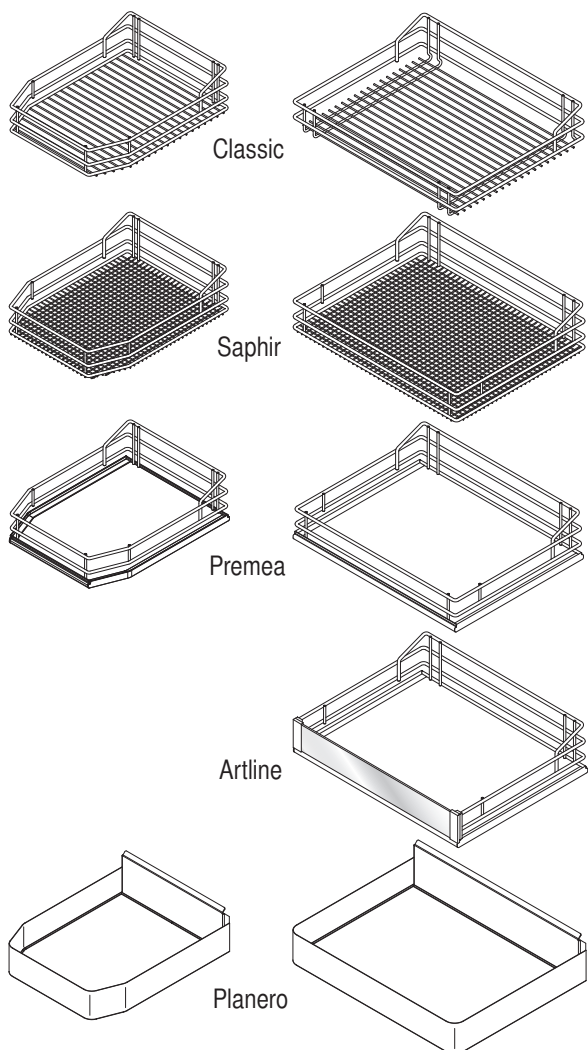

VS TAL Gate / N

Installation dimensions

Heights

- VS TAL Gate 1 650 mm - 950 mm (2 baskets)
- VS TAL Gate 2 950 mm - 1200 mm (3 baskets)
- VS TAL Gate 3 1200 mm - 1450 mm (4 baskets)
- VS TAL Gate 4 1450 mm - 1700 mm (4 baskets)
- VS TAL Gate 5 1700 mm - 1950 mm (5 baskets)
- VS TAL Gate 6 1900 mm - 2140 mm (5 baskets)

Basket dimensions

Cabinet	Basket width	Basket depth	Basket height	
			Classic Saphir	Premea Artline, Planero
300	230	420	75/115	84/124
400	330	420	75/115	84/124
450	350	395	75/115	84/124
500	400	395	75/115	84/124
600	500	395	75/115	84/124

Finish

- Fitting** RAL 9006 silver, clear finish
- Baskets** chrome (except Planero), RAL 9006 silver, clear finish
- Load** slide 75 kg

Basket variants

C 300 / 400

C 450 / 500 / 600

Please note: The cabinet must be securely fastened to the wall to prevent it from tilting. Appropriate fixing material is not supplied with the fitting.