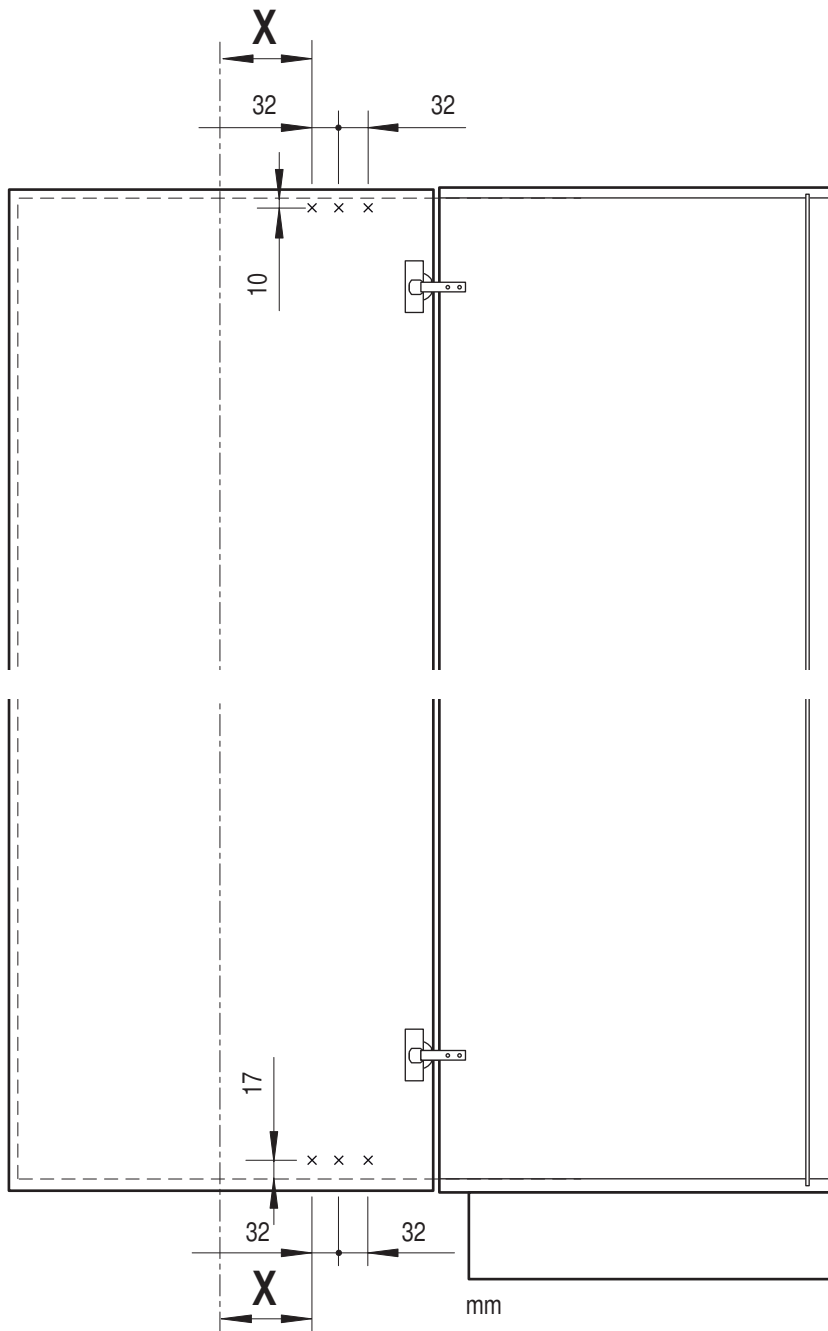

VS TAL Gate / N

Installation dimensions

Heights

- VS TAL Gate 1 650 mm - 950 mm (2 baskets)
- VS TAL Gate 2 950 mm - 1200 mm (3 baskets)
- VS TAL Gate 3 1200 mm - 1450 mm (4 baskets)
- VS TAL Gate 4 1450 mm - 1700 mm (4 baskets)
- VS TAL Gate 5 1700 mm - 1950 mm (5 baskets)
- VS TAL Gate 6 1900 mm - 2140 mm (5 baskets)

Basket dimensions

Cabinet	Basket width	Basket depth	Basket height	
			Classic Saphir	Premea Artline, Planero
300	230	420	75/115	84/124
400	330	420	75/115	84/124
450	350	395	75/115	84/124
500	400	395	75/115	84/124
600	500	395	75/115	84/124

3

4

C

1

A

2

B

6

C

	X
K 300	41
K 400	78
K 450	80
K 500	96
K 600	133

mm