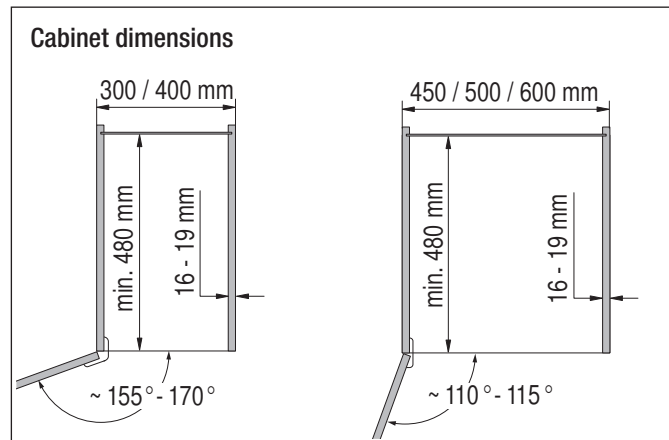

VS TAL Gate / N

Installation dimensions

Heights

- VS TAL Gate 1 650 mm - 950 mm (2 baskets)
- VS TAL Gate 2 950 mm - 1200 mm (3 baskets)
- VS TAL Gate 3 1200 mm - 1450 mm (4 baskets)
- VS TAL Gate 4 1450 mm - 1700 mm (4 baskets)
- VS TAL Gate 5 1700 mm - 1950 mm (5 baskets)
- VS TAL Gate 6 1900 mm - 2140 mm (5 baskets)

Basket dimensions

Cabinet	Basket width	Basket depth	Basket height	
			Classic Saphir	Premea Artline, Planero
300	230	420	75/115	84/124
400	330	420	75/115	84/124
450	350	395	75/115	84/124
500	400	395	75/115	84/124
600	500	395	75/115	84/124

Finish

- Fitting** RAL 9006 silver, clear finish
- Baskets** chrome (except Planero), RAL 9006 silver, clear finish
- Load** slide 75 kg

Basket variants

C 300 / 400

C 450 / 500 / 600

Please note: The cabinet must be securely fastened to the wall to prevent it from tilting. Appropriate fixing material is not supplied with the fitting.

C

	X
K 300	41
K 400	78
K 450	80
K 500	96
K 600	133

mm