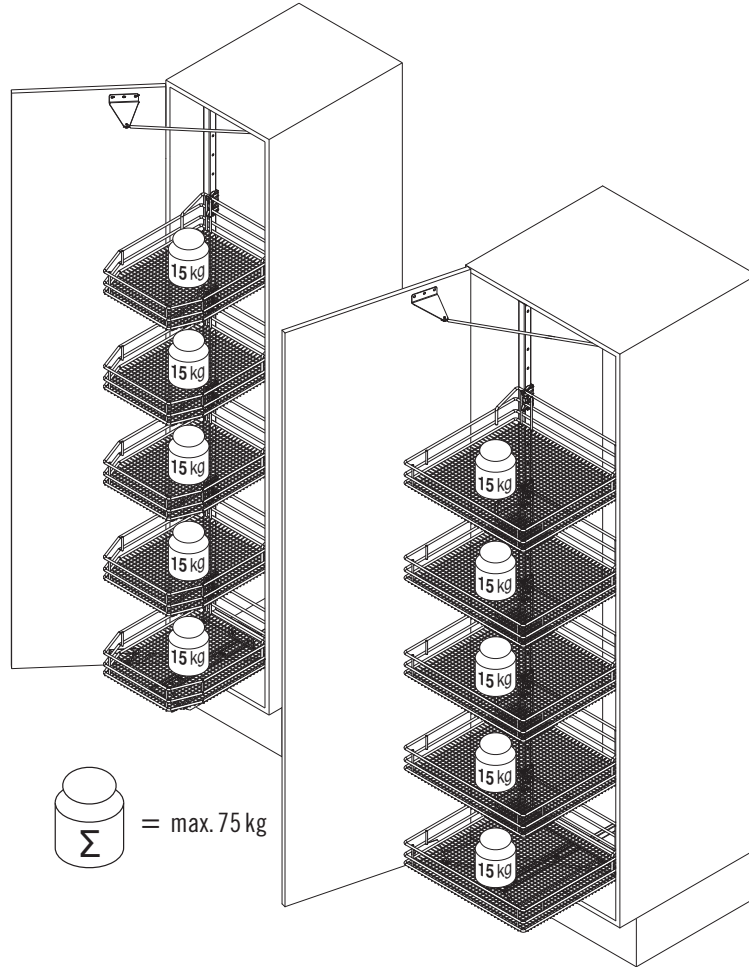

Finish

- Fitting** RAL 9006 silver, clear finish
- Baskets** chrome (except Planero), RAL 9006 silver, clear finish
- Load** slide 75 kg

Basket variants

C 300 / 400

C 450 / 500 / 600

Please note: The cabinet must be securely fastened to the wall to prevent it from tilting. Appropriate fixing material is not supplied with the fitting.

We reserve the right to make technical changes and to improve product specifications.

09 / 2017

VS TAL Gate / N

1

A

2

B

3