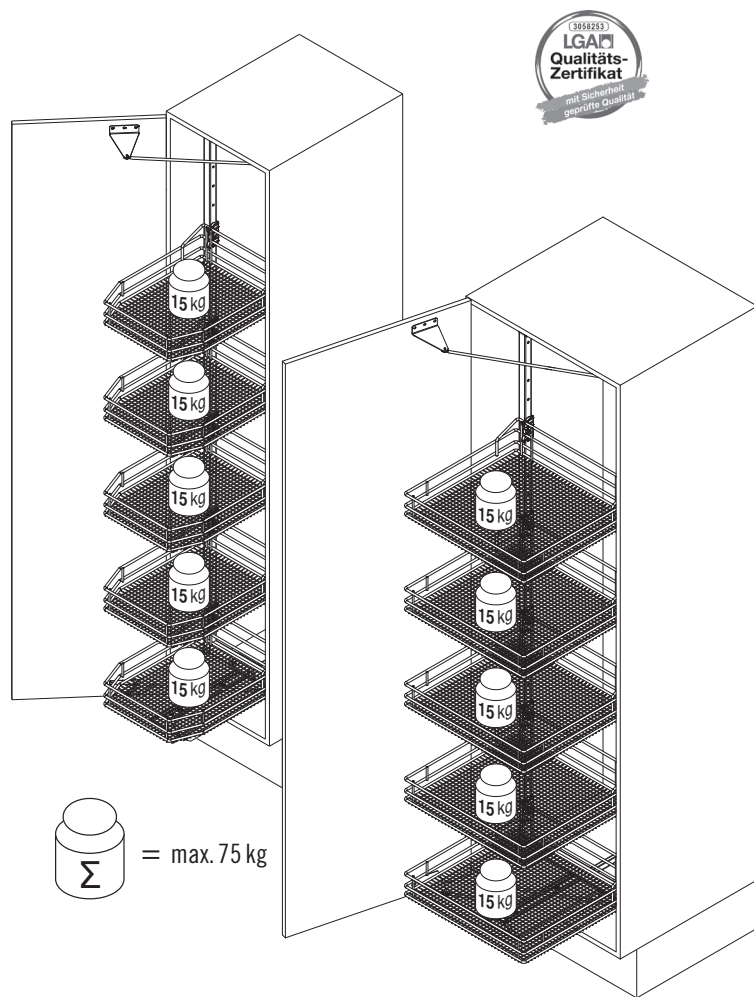

VS TAL Gate / N

Installation dimensions

Heights

- VS TAL Gate 1 650 mm - 950 mm (2 baskets)
- VS TAL Gate 2 950 mm - 1200 mm (3 baskets)
- VS TAL Gate 3 1200 mm - 1450 mm (4 baskets)
- VS TAL Gate 4 1450 mm - 1700 mm (4 baskets)
- VS TAL Gate 5 1700 mm - 1950 mm (5 baskets)
- VS TAL Gate 6 1900 mm - 2140 mm (5 baskets)

Basket dimensions

Cabinet	Basket width	Basket depth	Basket height	
			Classic Saphir	Premea Artline, Planero
300	230	420	75/115	84/124
400	330	420	75/115	84/124
450	350	395	75/115	84/124
500	400	395	75/115	84/124
600	500	395	75/115	84/124

Finish

- Fitting** RAL 9006 silver, clear finish
- Baskets** chrome (except Planero), RAL 9006 silver, clear finish
- Load** slide 75 kg

Basket variants

C 300 / 400

C 450 / 500 / 600

Please note: The cabinet must be securely fastened to the wall to prevent it from tilting. Appropriate fixing material is not supplied with the fitting.