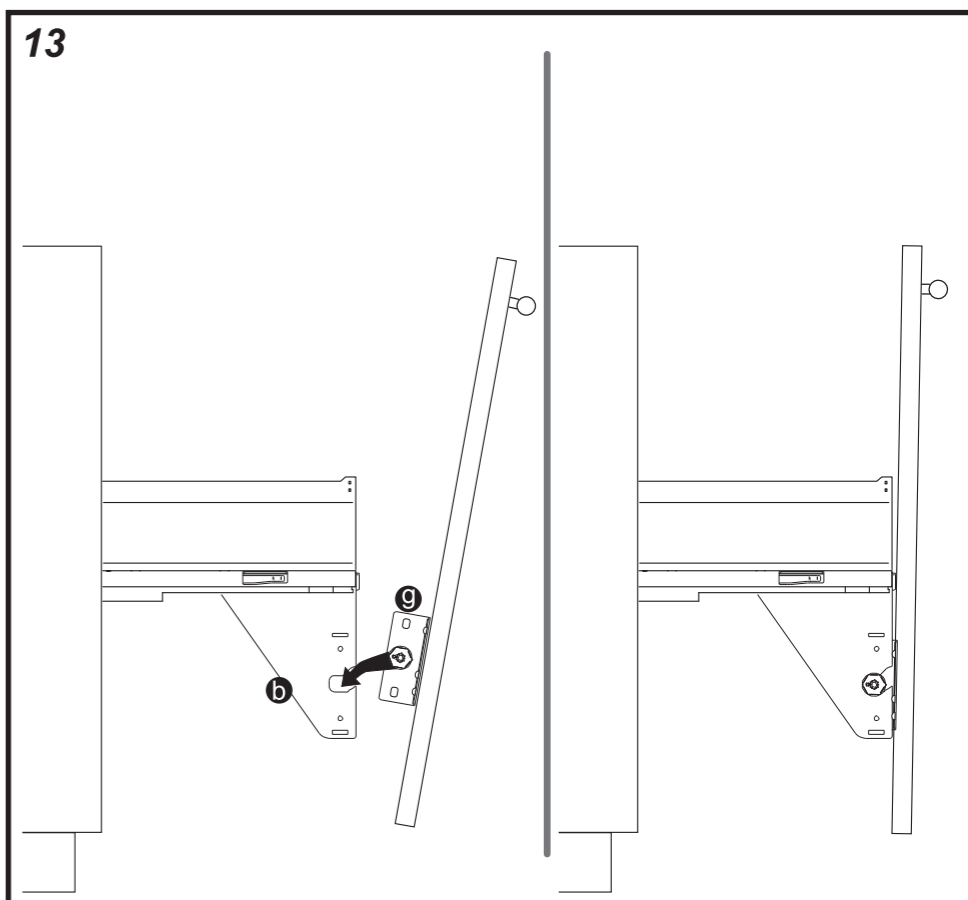

•base600mm:
ART.580PL60B

ART.580PL60B (H304)
base 600

logico580P07N © 13/02/2019 REV00