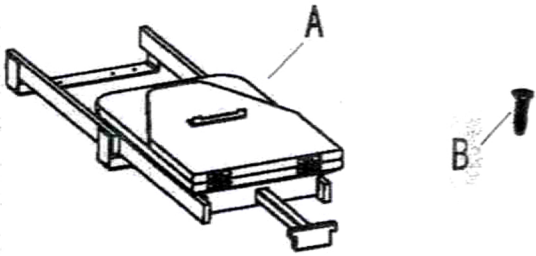

## List of parts

No.	Quantity	Description
A	1 pcs	Wardrobe ironing board
B	8 pcs	ST4*16 flat head screw

### 1: Product's specification:

HZ040 : 435x300x160mm