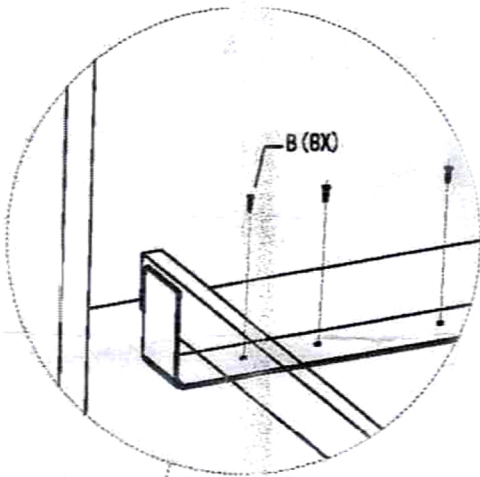

## List of parts

No.	Quantity	Description
A	1 pcs	Wardrobe ironing board
B	8 pcs	ST4*16 flat head screw

### 1: Product's specification:

HZ040 : 435x300x160mm

### 2: Dimension of the cabinet inner plate