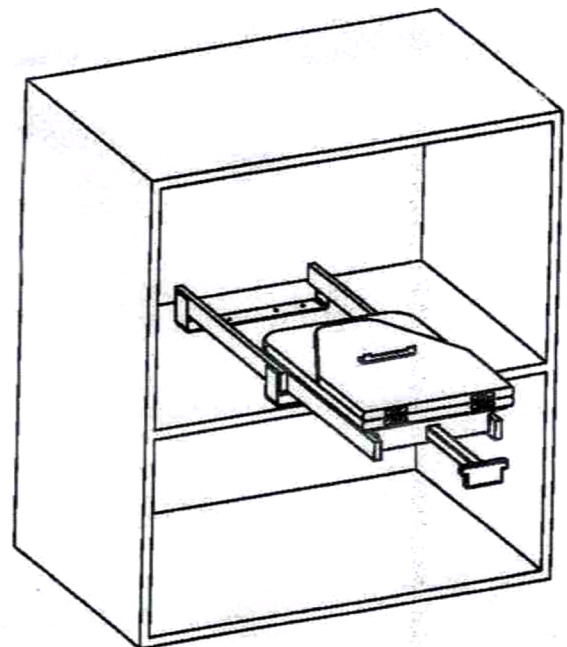

4: Appearance of a complete assembly