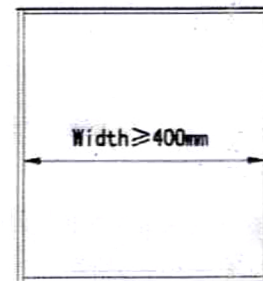

2: Dimension of the cabinet inner plate

3: Fixing steps

Fix here with screw