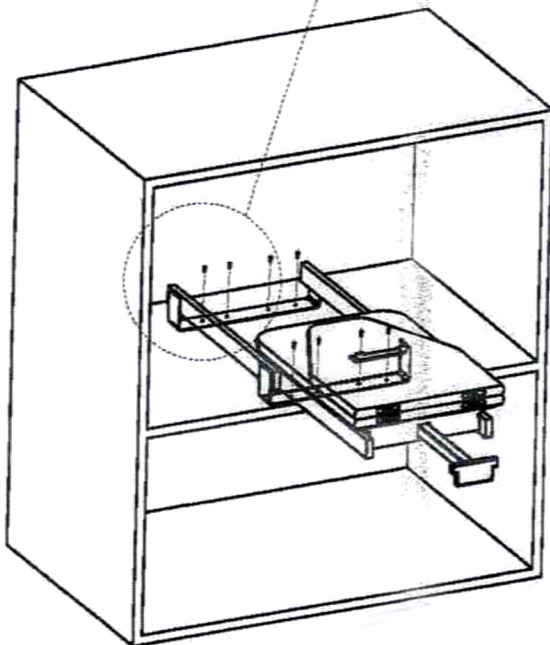

## List of parts

No.	Quantity	Description
A	1 pcs	Wardrobe ironing board
B	8 pcs	ST4*16 flat head screw

### 1: Product's specification:

HZ040 : 435x300x160mm

### 2: Dimension of the cabinet inner plate